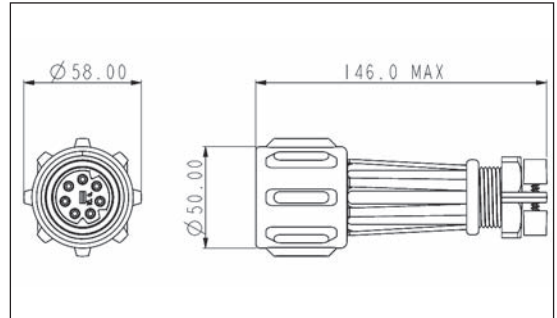

**EXP Series EXPLora - Hazardous Area Connector**

EXPLORA

**FLEX CABLE CONNECTOR**

**EXP-0911**

**EXP-A911**

- Mates with in-line flex or panel mounting versions
- Positive, fast acting locking ring - can be turned with a gloved hand
- Plug or socket versions
- EXP-0 Series 13-15mm cable dia. acceptance as standard, 7-13mm with additional gland pack
- EXP-A Series 20-22mm cable dia. acceptance as standard, 14-20mm with additional gland pack
- Strain Relief Clamp (EXP-A Series only)

**Flex Cable**

Standard Cable	Large Cable	Description	Standard Cable	Large Cable	Description
EXP-0911/02/P	EXP-A911/02/P	2 pole Plug	EXP-0911/02/S	EXP-A911/02/S	2 pole Socket
EXP-0911/03/P	EXP-A911/03/P	3 pole Plug	EXP-0911/03/S	EXP-A911/03/S	3 pole Socket
EXP-0911/04/P	EXP-A911/04/P	4 pole Plug	EXP-0911/04/S	EXP-A911/04/S	4 pole Socket
EXP-0911/05/P	EXP-A911/05/P	5 pole Plug	EXP-0911/05/S	EXP-A911/05/S	5 pole Socket
EXP-0911/07/P	EXP-A911/07/P	7 pole Plug	EXP-0911/07/S	EXP-A911/07/S	7 pole Socket
EXP-0911/10/P	EXP-A911/10/P	10 pole Plug	EXP-0911/10/S	EXP-A911/10/S	10 pole Socket

**IN-LINE FLEX CABLE CONNECTOR**

**EXP-0921**

**EXP-A921**

- Mates with either EXP-0911 or EXP-A911 connectors
- Plug or socket versions
- EXP-0 Series 13-15mm cable dia. acceptance as standard, 7-13mm with additional gland pack
- EXP-A Series 20-22mm cable dia. acceptance as standard, 14-20mm with additional gland pack
- Strain Relief Clamp (EXP-A Series only)