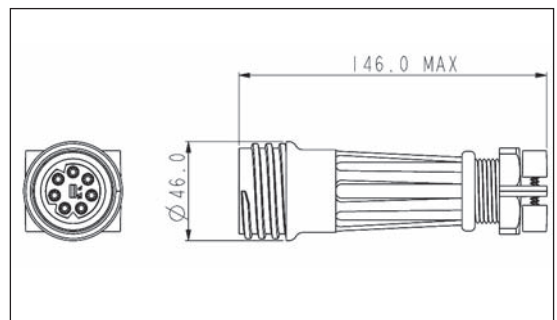

**Flex Cable**

Standard Cable	Large Cable	Description	Standard Cable	Large Cable	Description
EXP-0911/02/P	EXP-A911/02/P	2 pole Plug	EXP-0911/02/S	EXP-A911/02/S	2 pole Socket
EXP-0911/03/P	EXP-A911/03/P	3 pole Plug	EXP-0911/03/S	EXP-A911/03/S	3 pole Socket
EXP-0911/04/P	EXP-A911/04/P	4 pole Plug	EXP-0911/04/S	EXP-A911/04/S	4 pole Socket
EXP-0911/05/P	EXP-A911/05/P	5 pole Plug	EXP-0911/05/S	EXP-A911/05/S	5 pole Socket
EXP-0911/07/P	EXP-A911/07/P	7 pole Plug	EXP-0911/07/S	EXP-A911/07/S	7 pole Socket
EXP-0911/10/P	EXP-A911/10/P	10 pole Plug	EXP-0911/10/S	EXP-A911/10/S	10 pole Socket

**IN-LINE FLEX CABLE CONNECTOR**

**EXP-0921**

**EXP-A921**

- Mates with either EXP-0911 or EXP-A911 connectors
- Plug or socket versions
- EXP-0 Series 13-15mm cable dia. acceptance as standard, 7-13mm with additional gland pack
- EXP-A Series 20-22mm cable dia. acceptance as standard, 14-20mm with additional gland pack
- Strain Relief Clamp (EXP-A Series only)

**In-Line Flex Cable**

Standard Cable	Large Cable	Description	Standard Cable	Large Cable	Description
EXP-0921/02/P	EXP-A921/02/P	2 pole Plug	EXP-0921/02/S	EXP-A921/02/S	2 pole Socket
EXP-0921/03/P	EXP-A921/03/P	3 pole Plug	EXP-0921/03/S	EXP-A921/03/S	3 pole Socket
EXP-0921/04/P	EXP-A921/04/P	4 pole Plug	EXP-0921/04/S	EXP-A921/04/S	4 pole Socket
EXP-0921/05/P	EXP-A921/05/P	5 pole Plug	EXP-0921/05/S	EXP-A921/05/S	5 pole Socket
EXP-0921/07/P	EXP-A921/07/P	7 pole Plug	EXP-0921/07/S	EXP-A921/07/S	7 pole Socket
EXP-0921/10/P	EXP-A921/10/P	10 pole Plug	EXP-0921/10/S	EXP-A921/10/S	10 pole Socket