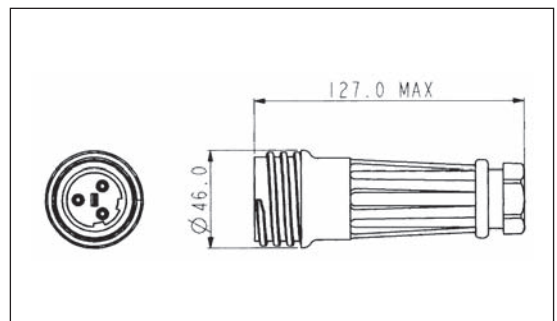

**Flex Cable**

Standard Cable	Large Cable	Description	Standard Cable	Large Cable	Description
EXP-0911/02/P	EXP-A911/02/P	2 pole Plug	EXP-0911/02/S	EXP-A911/02/S	2 pole Socket
EXP-0911/03/P	EXP-A911/03/P	3 pole Plug	EXP-0911/03/S	EXP-A911/03/S	3 pole Socket
EXP-0911/04/P	EXP-A911/04/P	4 pole Plug	EXP-0911/04/S	EXP-A911/04/S	4 pole Socket
EXP-0911/05/P	EXP-A911/05/P	5 pole Plug	EXP-0911/05/S	EXP-A911/05/S	5 pole Socket
EXP-0911/07/P	EXP-A911/07/P	7 pole Plug	EXP-0911/07/S	EXP-A911/07/S	7 pole Socket
EXP-0911/10/P	EXP-A911/10/P	10 pole Plug	EXP-0911/10/S	EXP-A911/10/S	10 pole Socket

**IN-LINE FLEX CABLE CONNECTOR**

**EXP-0921**

**EXP-A921**

- Mates with either EXP-0911 or EXP-A911 connectors
- Plug or socket versions
- EXP-0 Series 13-15mm cable dia. acceptance as standard, 7-13mm with additional gland pack
- EXP-A Series 20-22mm cable dia. acceptance as standard, 14-20mm with additional gland pack
- Strain Relief Clamp (EXP-A Series only)

**In-Line Flex Cable**

Standard Cable	Large Cable	Description	Standard Cable	Large Cable	Description
EXP-0921/02/P	EXP-A921/02/P	2 pole Plug	EXP-0921/02/S	EXP-A921/02/S	2 pole Socket
EXP-0921/03/P	EXP-A921/03/P	3 pole Plug	EXP-0921/03/S	EXP-A921/03/S	3 pole Socket
EXP-0921/04/P	EXP-A921/04/P	4 pole Plug	EXP-0921/04/S	EXP-A921/04/S	4 pole Socket
EXP-0921/05/P	EXP-A921/05/P	5 pole Plug	EXP-0921/05/S	EXP-A921/05/S	5 pole Socket
EXP-0921/07/P	EXP-A921/07/P	7 pole Plug	EXP-0921/07/S	EXP-A921/07/S	7 pole Socket
EXP-0921/10/P	EXP-A921/10/P	10 pole Plug	EXP-0921/10/S	EXP-A921/10/S	10 pole Socket