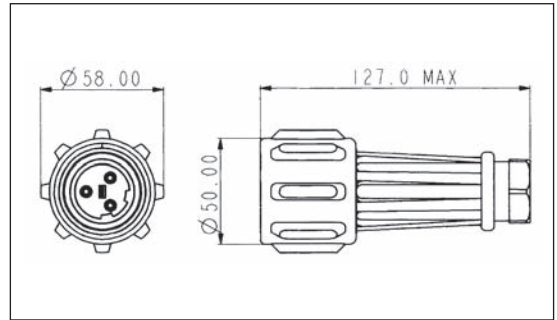

**EXP Series EXPLora - Hazardous Area Connector**

EXPLORA

**FLEX CABLE CONNECTOR**

**EXP-0911**

**EXP-A911**

- Mates with in-line flex or panel mounting versions
- Positive, fast acting locking ring - can be turned with a gloved hand
- Plug or socket versions
- EXP-0 Series 13-15mm cable dia. acceptance as standard, 7-13mm with additional gland pack
- EXP-A Series 20-22mm cable dia. acceptance as standard, 14-20mm with additional gland pack
- Strain Relief Clamp (EXP-A Series only)

**Flex Cable**

Standard Cable	Large Cable	Description	Standard Cable	Large Cable	Description
EXP-0911/02/P	EXP-A911/02/P	2 pole Plug	EXP-0911/02/S	EXP-A911/02/S	2 pole Socket
EXP-0911/03/P	EXP-A911/03/P	3 pole Plug	EXP-0911/03/S	EXP-A911/03/S	3 pole Socket
EXP-0911/04/P	EXP-A911/04/P	4 pole Plug	EXP-0911/04/S	EXP-A911/04/S	4 pole Socket
EXP-0911/05/P	EXP-A911/05/P	5 pole Plug	EXP-0911/05/S	EXP-A911/05/S	5 pole Socket
EXP-0911/07/P	EXP-A911/07/P	7 pole Plug	EXP-0911/07/S	EXP-A911/07/S	7 pole Socket
EXP-0911/10/P	EXP-A911/10/P	10 pole Plug	EXP-0911/10/S	EXP-A911/10/S	10 pole Socket

**IN-LINE FLEX CABLE CONNECTOR**

**EXP-0921**

**EXP-A921**

- Mates with either EXP-0911 or EXP-A911 connectors
- Plug or socket versions
- EXP-0 Series 13-15mm cable dia. acceptance as standard, 7-13mm with additional gland pack
- EXP-A Series 20-22mm cable dia. acceptance as standard, 14-20mm with additional gland pack
- Strain Relief Clamp (EXP-A Series only)